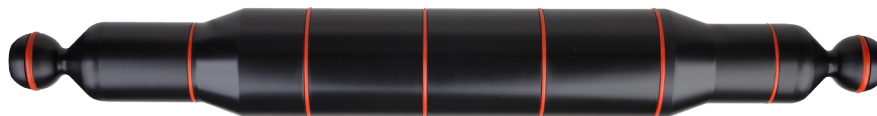

Retail: € 195 - Product N°: 8.917 (2 arms / 3 clamps)

Retail: € 390 - Product N°: 8.918 (4 arms / 6 clamps)

HugyFloat Compact Large

Technical specifications:

- polyacetal (lightweight)
- modular system
- makes Pro+ with 2 x Arius 1500 neutrally buoyant
- segments can be added/removed

The HugyFloat Compact Large comes with 12 floating segments. Additional segments can be ordered at 15 Euro retail (N° 8.919).

Retail: € 255 - Product N°: 8.930 (2 arms / 3 clamps)

Retail: € 510 - Product N°: 8.931 (4 arms / 6 clamps)

HugyFloat Compact Components

HugyFloat Compact Standard (D35)

Lift*: 110gr

Retail: € 75 - Product N°: 8.937

HugyFloat Compact Large (D48)

Lift in fresh water: 300gr

Retail: € 105 - Product N°: 8.938

Mount ball tube M