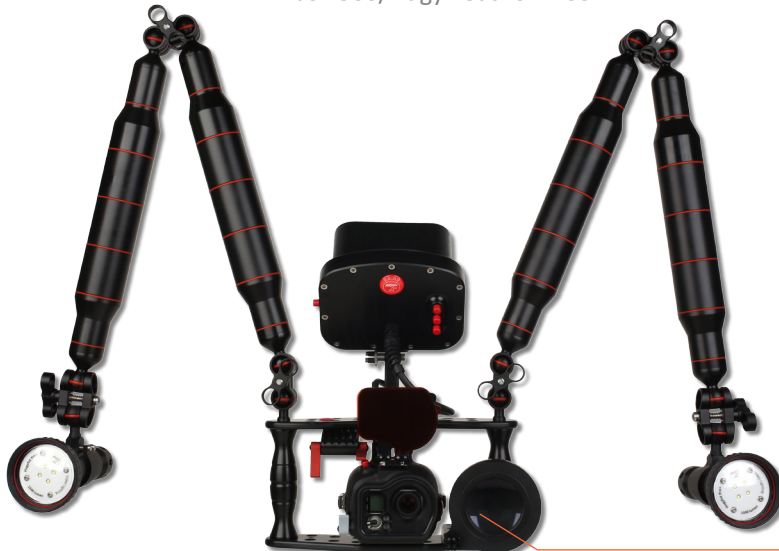

Twin Arius 1500/HugyFloat: € 1.100